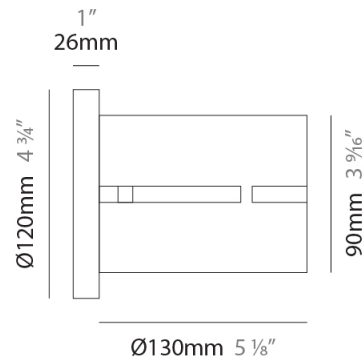

PROJECT	
TYPE	
SPECIFIER	
QUANTITY	
DATE	

LUZ OCULTA METAL SURFACE

D53027-

base number   Finish
Options

1. To build a product code in our configurator select the specify button on the base model # product page
2. To build a manual product code on this datasheet choose from the options listed below in blue font and add the suffix to the base model #

GENERAL

Series: Luz Oculta
Subseries: Luz Oculta Metal
Brand: Fambuena
Division: Design
Mounting Type: Surface
Mounting Location: Wall
Subcategory: Ambient

PHYSICAL

Shape: Cylinder
Diameter (mm): 130
Diameter (in): 5 1/8
Height (mm): 120
Depth (mm): 156
Height (in): 4 3/4
Depth (in): 6 1/8
Light Distribution: Direct / Indirect
Fixture Finish: [BRA](#) / [BRZ](#) / [ABR](#)
Fixture Material: Metal

ELECTRICAL

Number of Lamps: 1
Lamp Type: LED Retrofit
Lamp Shape: T4
Bulb Included: Bulb Not Included
Max. Wattage Per Lamp (W): 5
Lamp Base: G9
Input Voltage (V): 120

LED

OPTICAL

RATINGS AND CERTIFICATIONS

Certified By: Certified for North American Standards
IP rating: IP20