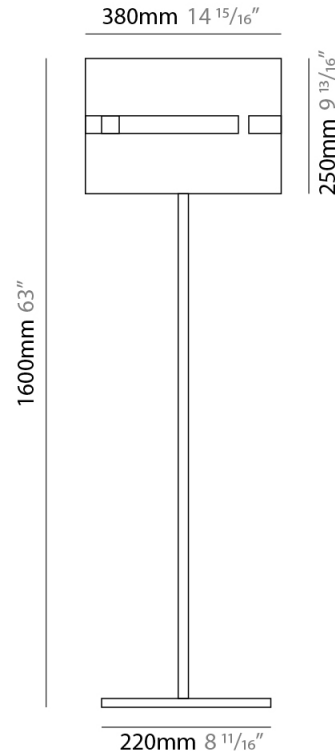

LUZ OCULTA METAL PORTABLE

D54021-

base number   Finish
Options

1. To build a product code in our configurator select the specify button on the base model # product page
2. To build a manual product code on this datasheet choose from the options listed below in blue font and add the suffix to the base model #

GENERAL

Series: Luz Oculta
Subseries: Luz Oculta Metal
Brand: Fambuena
Division: Design
Mounting Type: Portable
Mounting Location: Floor
Subcategory: Floor

PHYSICAL

Shape: Cylinder
Diameter (mm): 380
Diameter (in): 14 ¹⁵/₁₆
Height (mm): 1600
Height (in): 63
Light Distribution: Direct / Indirect
Fixture Finish: [BRA](#) / [BRZ](#) / [ABR](#)
Fixture Material: Metal
Upon Request: Bolt Down

ELECTRICAL

Number of Lamps: 1
Lamp Type: LED Retrofit
Lamp Shape: A19
Bulb Included: Bulb Not Included
Max. Wattage Per Lamp (W): 7
Lamp Base: E26
Input Voltage (V): 120
Upon Request: 277Vac / GU24

LED

OPTICAL

RATINGS AND CERTIFICATIONS

Certified By: Certified for North American Standards
IP rating: IP20

PROJECT	_____
TYPE	_____
SPECIFIER	_____
QUANTITY	_____
DATE	_____